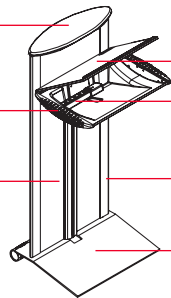

Egan Lecterns

OVO

Egan's commitment to design is showcased in this exciting aluminum lectern. Soft rubber grips keep the presenter firmly connected to their presentation. The document platform is an angled surface with a lip at the front and is suitable for reference notes, includes soft rubber grips, and is height-adjustable 37" h–40" h. Adjusts to horizontal for laptop use. The perforated steel front available in any of our Smooth Etex finishes. The front panel is available in wood veneer.

OVO (OVLW)

Code	Dimensions	Smooth Etex	Custom Color	Veneer Front	Custom Stain
OVLW	22 1/2" w x 49" h x 21" d	$2 590	$2 725	$2 890	$3 025

- Document Shelf: Angled 19" w x 15" d with lip to keep notes in place.
- Below Shelf Storage: 13" w x 4" d (reduces to 1" d at front).
- Height-adjustable document platform adjusts from 37" h to 40" h.
- Document Platform, Crown and Casters finished black only.

Lectern Options

Code	Price	Description
B	$180	Light - 6" electric goose neck lamp complete with dimmer switch.
T	$150	Clock - Liquid Crystal Display clock with front control buttons. The clock is flush-mounted in the top right corner of the crown support. Battery included.
PS	$70	Power Strip - The PowerStrip has 6 outlets with a 4' cord. Mounts in the back of the document platform storage area.

Crown:
Black Rubber

Adjustable Platform Grips:
Black Rubber

Cable Manager
(EM)

Platform Lid: Black

PowerStrip

Frame: Clear Anodized Aluminum

Platform Base:
PowderCoat (EM)

Front Panel:
Perforated Steel, Smooth Etex, Veneer or Custom Color

Casters:
Black

Select A Smooth Etex Finish

EganMetallic	Black	Charcoal	Gray	Platinum	Putty	Sand	Slate	Taupe
EM	BL	CL	GR	PT	PY	SN	SL	TA

- Smooth Etex finish is available only on perforated front panel. Solid back panel is black only.

Select A Wood Veneer Finish