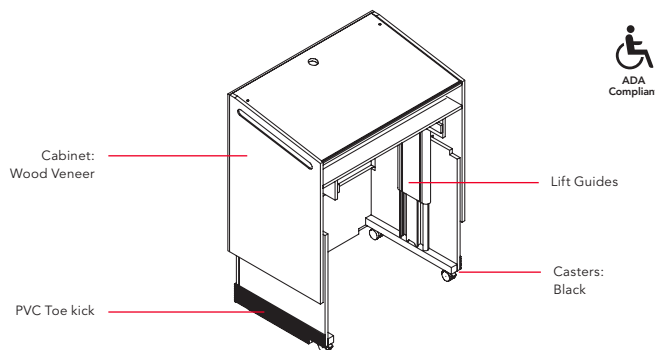

Egan Lecterns

Wood Veneer ADA

Height-adjustable, real wood veneer ADA Lectern is equipped with a push button electric-lift mechanism that adjusts the working height 34"-44". Inside clearance accommodates wheelchair access and complies with universal design and the Americans with Disabilities Act. Wiring grommets for field setup of laptops, tablets and microphone.

Wood Veneer ADA (LCLH)

Code	Dimensions	Wood Veneer	Custom Stain
LCLH	Upper Position: 37 3/4"w x 44"h x 24"d	$6 630	$6 765
	Lower Position: 37 3/4"w x 34"h x 24"d		
	Worksurface: 36 1/2"w x 24"d		
	Inside Clearance: 30"w x 24"d		

- The electric-lift motor has a one-year warranty.
- 2" locking casters for easy mobility.

Lectern Options

Code	Price	Description
B	$180	Light - 12" electric goose neck lamp complete with dimmer switch.
T	$140	Clock/Timer - Liquid Crystal Display clock/timer with front control buttons. The clock is flush-mounted in the top right corner of the crown support. Battery included.

Specify finish followed by options, as shown in sample code below.

Select A Wood Veneer Finish*

Light Oak	Medium Oak	Dark Oak	Black Oak
LO	MO	DO	BO

Cherry	Mahogany	Natural Maple	Walnut
CH	MA	MP	WA

- See the Egan Color and Finish Guide for details.

* Finished in veneer only. For Etex finish, see 202 ADA Lectern (S2LH).

How To Order This Product:

LCLH MP BT

Code   Finish   Options