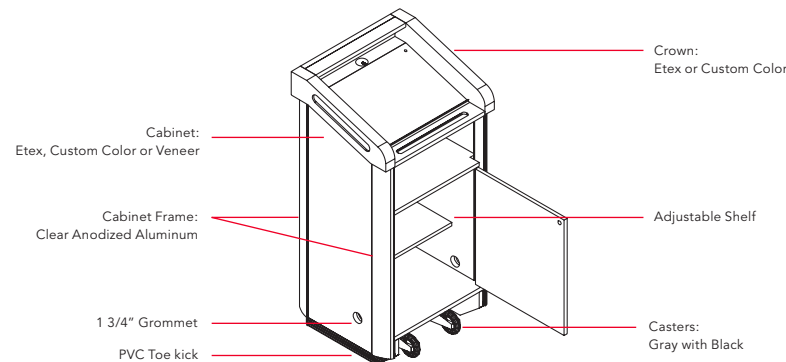

* Custom Color and Etex in any combination.

† Two Custom Colors in any combination.

- For Custom Stain add \$135.

Lectern Options

Code	Price	Description
B	\$180	Light - 12" electric goose neck lamp complete with dimmer switch.
T	\$150	Clock - Liquid Crystal Display clock with front control buttons. The clock is flush-mounted in the top right corner of the crown support. Battery included.