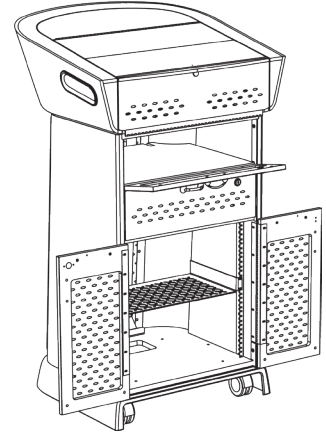

Egan Lecterns

TecTern™ TWO

TecTern TWO features the sleek design made popular by TecTern and features a fixed-height crown with ample storage space, laptop tray, storage area with flip-down access panel, drawer, lower cabinet with rails for rack-mounted equipment and a shelf for non-racked equipment. TM model features a VGA adapter. TecTern TWO adds functionality to make your presentations come alive with digital annotations and more, all with the touch of a finger. T2TM includes annotation software.

Front

Back

Front Access

Back Access

1. Choose your Technology Package

Code	Description	Dimensions	Price
T2LS	Laptop Shelf (LS)	27 1/2"w x 47"h x 25"d	\$5 300
T2TM	Finger Touch Monitor* (TM)		\$8 055

* Ships with annotation software. Monitor has limited warranty: 2 years parts and labor, including backlight.