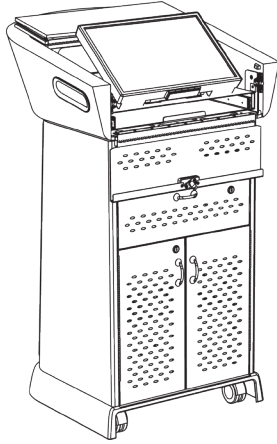

Egan Lecterns

TecTern™ TWO

TecTern TWO features the sleek design made popular by TecTern and features a fixed-height crown with ample storage space, laptop tray, storage area with flip-down access panel, drawer, lower cabinet with rails for rack-mounted equipment and a shelf for non-racked equipment. TM model features a VGA adapter. TecTern TWO adds functionality to make your presentations come alive with digital annotations and more, all with the touch of a finger. T2TM includes annotation software.

Front

Back

Front Access

Back Access

1. Choose your Technology Package

Code	Description	Dimensions	Price
T2LS	Laptop Shelf (LS)	27 1/2"w x 47"h x 25"d	\$5 300
T2TM	Finger Touch Monitor* (TM)		\$8 055

* Ships with annotation software. Monitor has limited warranty: 2 years parts and labor, including backlight.