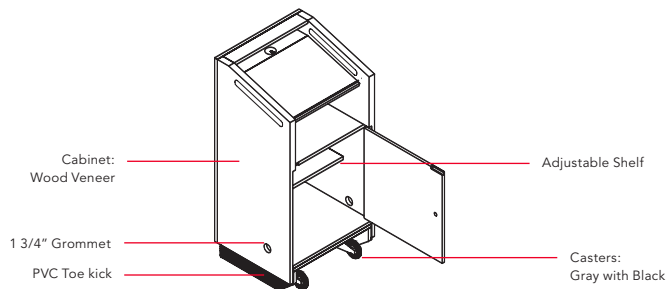

Egan Lecterns

Wood Veneer EganLectern

The Classic 'Front of House' lectern in your choice of real wood veneers. Two casters on the presenter's side assure the lectern can only be moved by tipping the unit onto the casters (prevents 'run-away' when you lean upon the lectern). Lockable storage and wiring grommets for field set-up of laptops, tablets and microphone. A 17° angled surface with a lip on the bottom is suitable for reference notes.

Wood Veneer EganLectern (LCLF)

Code	Dimensions	Wood Veneer	Custom Stain
LCLF	24" w x 48" h x 21" d	$3 490	$3 625

• **Dimensions**

- Document Shelf: 21 3/4" w x 12" d
- Upper Storage: 20" w x 8 1/2" h x 17" d
- Lower Cabinet: 22" w x 22" h x 17" d
- This model has a lower cabinet with lock to secure electronic equipment.
- Lower cabinet with lock and adjustable shelf.
- 1 3/4" ID. Grommets on both sides and top worksurface.

Lectern Options

Code	Price	Description
B	$180	Light - 12" electric goose neck lamp complete with dimmer switch.
T	$150	Clock - Liquid Crystal Display clock with front control buttons. The clock is flush-mounted in the top right corner of the crown support. Battery included.

Specify finish followed by options, as shown in sample code below.

Select A Wood Veneer Finish*

Light Oak	Medium Oak	Dark Oak	Black Oak
LO	MO	DO	BO

Cherry	Mahogany	Natural Maple	Walnut
CH	MA	MP	WA

* Finished in veneer only. For Etex finish, see 202 EganLectern (S2LF).

How To Order This Product: