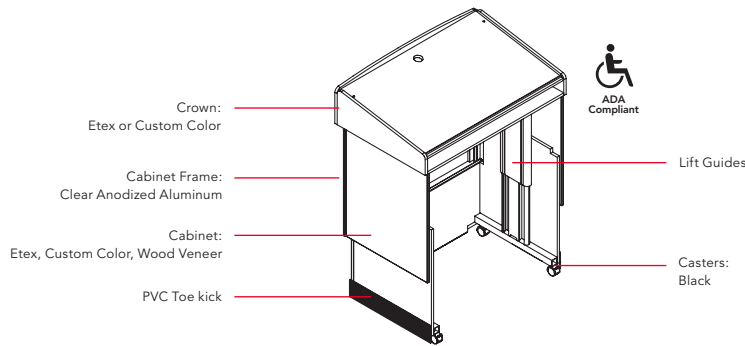

* Custom Color and Etex in any combination.

† Two Custom Colors in any combination.

Lectern Options

Code	Price	Description
B	\$180	Light - 12" electric goose neck lamp complete with dimmer switch.
T	\$150	Clock/Timer - Liquid Crystal Display clock/timer with front control buttons. The clock is flush-mounted in the top right corner of the crown support. Battery included.