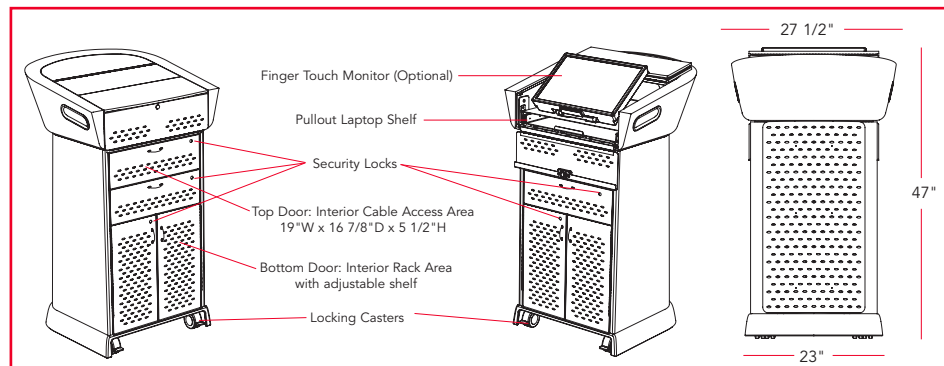

3. Chassis Color*

*Chassis Color is standard Gunmetal.