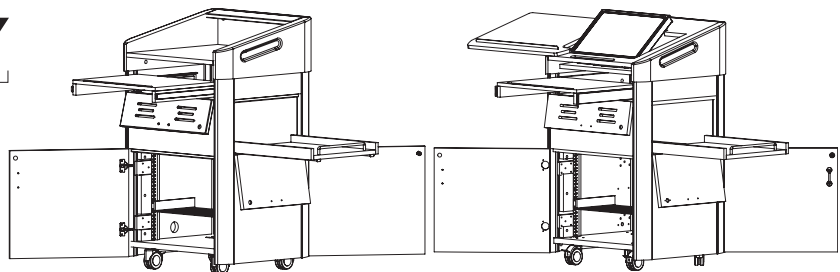

- Touch Screen Monitors have a 90 day warranty.
- Standard: Front and back cabinet door locks, casters, 19" industry standard AV rack with one shelf.

Egan Lecterns

202 ADA

Height-adjustable 202 ADA Lectern is equipped with a push button, electric-lift mechanism that adjusts the working height 34"–44". Inside clearance accommodates wheelchair access and complies with universal design and the Americans with Disabilities Act. Wiring grommets for field setup of laptops, tablets and microphone.