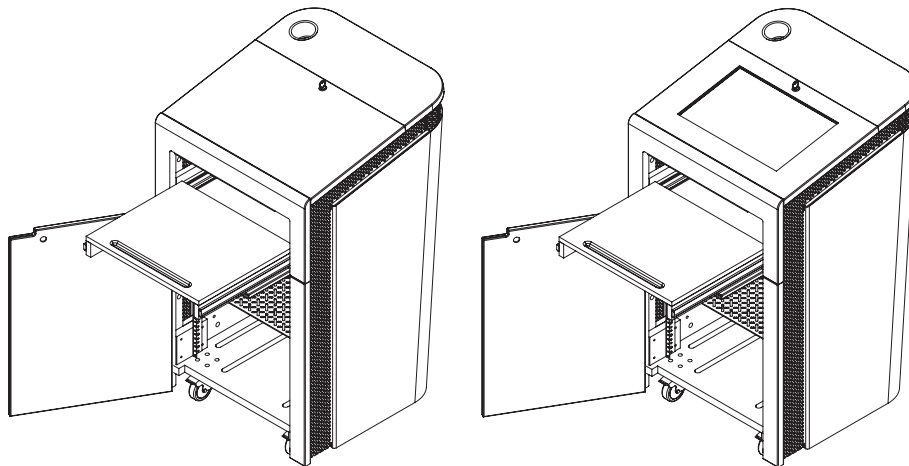

How To Order This Product:

Egan Lecterns

TecTern™

Electronically height adjustable for universal access and A.D.A. friendliness, the TecTern creates opportunities for exciting presenter-audience interaction. Features include an optional built-in finger-touch monitor that allows you to control your presentation directly from TecTern. Interactive presentations are now possible in lecture halls, theatres, and other large-audience settings. TecTern adds functionality to make your presentations come alive with digital annotations and more, all with the touch of a finger. TLTM includes annotation software.