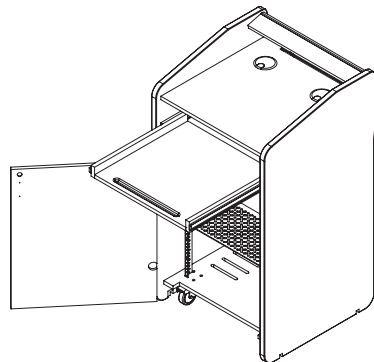

Egan Lecterns

Egan SIO™

Egan SIO extends the modern lectern series with a highly practical, highly customizable unit. Giving the room a slightly modern look, available in all Egan standard Etex colors, Egan SIO has a distinct look with everything nested neatly between two gables. In base configuration, Egan SIO offers plenty of workspace on its flat, bordered surface, with room for a laptop on its standard pull-out shelf. Egan SIO features ample storage underneath and includes base leveling feet. Egan SIO ships CKD unless otherwise specified.

Egan SIO (SIO)

Code	Dimensions	Price	Custom Color²
SIO¹	24" w x 43 7/8" h x 24 3/4" d	$1 560	$1 695

¹ Standard: Glides, laptop shelf, lockable storage, ships CKD.
² Only one body color per unit.

Lectern Options

Code	Description	Upcharge
AS	Assembled	$320
B	Light - 12" electric goose neck lamp complete with dimmer switch.	$180
T	Clock³	$150
CH	Cup Holder	$32
CT	Casters	$170
SS	Side Shelf (16" w x 20" d)	$170
AV	AV Rack	$235
FL	Illuminating Light	$245

³ Clock (T) is liquid crystal display with front control buttons. The clock is flush mounted. Battery included.

Etex Finish

EganMetallic	Black	Charcoal	Grey	Platinum	Putty	Sand	Slate	Taupe
EM	BL	CL	GR	PT	PY	SN	SL	TA

How To Order This Product:

SIO EM ASBTCHCTSSAVFL

Code   Body Finish   Options

Freight charges apply on orders under $1 200 list. See Terms and Conditions for details.
Parcel Service items (📦) ship 'Freight Included'.
Instant Ship products are identified by combining codes indicated in **RED**.