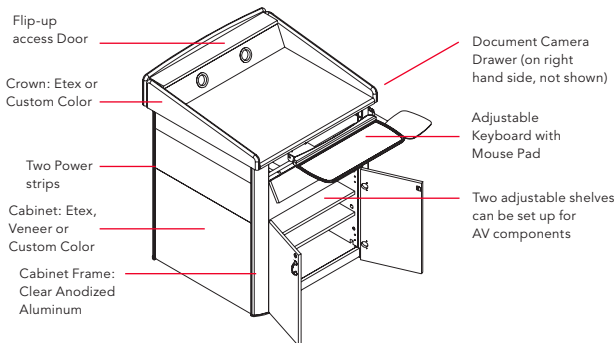

202 Mobile Instruction Center (S2IM)

Code	Dimensions
S2IM	34"w x 47 1/2"h x 32 1/2"d

Finish Combinations		
Crown	Lower Cabinet	Price
Etex	Etex	$4 990
Etex*	Custom Color*	$5 125
	Same Custom Color	$5 130
Custom Color†	Custom Color†	$5 260
Etex	Veneer	$6 620
Custom Color	Veneer	$6 755

- For Custom Stain, add $135.
- Custom Color and Etex in any combination.
- † Two Custom Colors in any combination.

- Aluminum extrusion "bumper" corners to help prevent damage when moving.
- The large worksurface provides ample space for a monitor and reference material.
- The front panel opens for access to two, supplied 6-outlet powerstrips.
- An articulating arm supports a keyboard and mouse pad.
- Worksurface: 32"w x 25"d
- Drawer: 23 1/4"w x 8 1/4"h x 27"d
- Equipment Storage Area: 26"w x 20"h x 28"d (with 2 adjustable shelves)
- Grommets located on upper crown facing and bottom shelf with 2 1/4" ID.

Lectern Options

Code	Price	Description
B	$180	Light - 12" electric goose neck lamp complete with dimmer switch.
T	$150	Clock/Timer - Liquid Crystal Display clock/timer with front control buttons. The clock is flush-mounted in the top right corner of the crown support. Battery included.

Select An Etex Finish

EganMetallic	Black	Charcoal	Gray	Platinum	Putty	Sand	Slate	Taupe
EM	BL	CL	GR	PT	PY	SN	SL	TA

Select A Wood Veneer Finish

Light Oak	Medium Oak	Dark Oak	Black Oak
LO	MO	DO	BO

Cherry	Mahogany	Natural Maple	Walnut
CH	MA	MP	WA

How To Order This Product:

S2IM CL PT BT

Code Crown Finish Body Finish Options

S2IM CC BO BT

Code Crown Finish Body Finish Options

S2IM CL CC BT

Code Crown Finish Body Finish Options

To specify S2IM with multiple finishes or colors please note:

- Both Crown (Top) and body require finish specifications.
- Crown is available in Etex and Custom Color only.
- Body (Base) is available in Etex, Custom Color, Wood Veneer and Custom Stain.
- For Custom Color, specify your desired color.
- Custom Color Volumes are available on this product.
- Custom applications of this product are very popular; see Custom Applications section at the end of this guide.