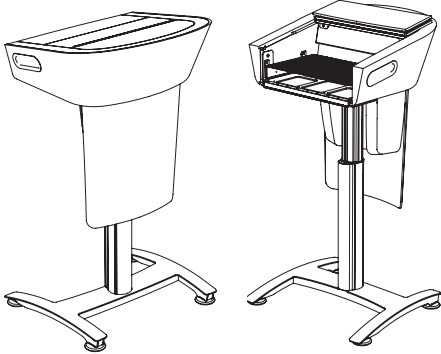

Lectern Options

Code	Description	Price
B	Light - 12" electric goose neck lamp complete with dimmer switch.	\$180
CH	Cup Holder	\$32
T	Clock ¹	\$150

- ¹ Clock (T) is liquid crystal display with front control buttons. The clock is flush mounted. Battery included.

How To Order This Product:

Egan Lecterns

TecTern™

Electronically height adjustable for universal access and A.D.A. friendliness, the TecTern creates opportunities for exciting presenter-audience interaction. Features include an optional built-in finger-touch monitor that allows you to control your presentation directly from TecTern. Interactive presentations are now possible in lecture halls, theatres, and other large-audience settings. TecTern adds functionality to make your presentations come alive with digital annotations and more, all with the touch of a finger. TLTM includes annotation software.

TecTern with Laptop Shelf

TecTern with Finger Touch Monitor

1. Choose your Technology Package

Code	Description	Dimensions	Price
TLLS	Laptop Shelf (LS)	29 1/4"w x 39"h (min) / 51"h (max) x 26 5/8"d	\$5 620
TLTM	Finger Touch Monitor* (TM)		\$8 690