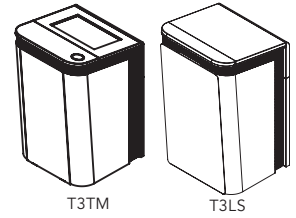

* Finished in veneer only. For Etex finish, see 202 ADA Lectern (S2LH).

How To Order This Product:

LCLH MP BT

Code Finish Options

Egan Lecterns

TecTern™ III

TecTern III brings a decidedly modern and sleek aesthetic to the Egan technology lectern series. With soaring lines and swooping expanses of clean space, TecTern III makes an intelligent statement about the presenter and the presentation. Interactive presentations are easy, with a fully-integrated interactive flat panel - finger touch control that even guest presenters can use, because it connects to the PC with no drivers to install.

T3TM includes annotation software.

TecTern III (T3LS, T3TM)

Code	Description	Dimensions	Price
T3LS	TecTern III with laptop shelf.	24 5/8" w x 43 3/4" h x 25 9/16" d	\$3 490
T3TM	TecTern III with Finger Touch Monitor.	24 5/8" w x 43 3/4" h x 25 9/16" d	\$6 255