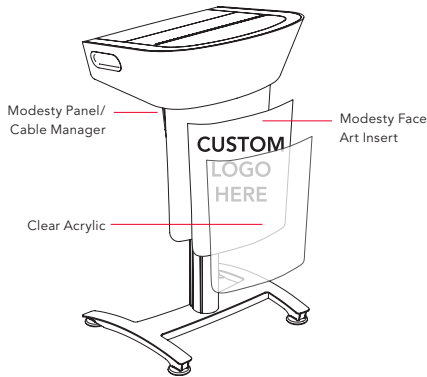

OV and AC Modesty Facing Finish Color

EganMetallic	Black	Charcoal	Gray	Platinum
EM	BL	CL	GR	PT

Putty	Sand	Slate	Taupe	Custom Color
PY	SN	SL	TA	CC

$135 per color if Custom Color (CC) option selected.

Veneer Modesty Face Finish

Classic Veneer

Light Oak	Medium Oak	Dark Oak	Black Oak
LO	MO	DO	BO

Modern Veneer

Grey Oak
GO

Cherry	Mahogany	Natural Maple	Walnut
CH	MA	MP	WA

$135 per color if Custom Stain (CS) option selected.

5. Modesty Facing Art Insert

Code	Description	Price
G	Custom art (EganINK) printed to fit 17 1/2" x 21 1/2" AC Modesty Facing Required	$360

Not available with Veneer Panel Option.

6. Light, Optional

Code	Description	Price
B	Light - 12" electric goose neck lamp complete with dimmer switch.	$180

7. Custom Logo Options

Code	Description	Price
T	Custom Logo, 3D installed or custom built	Call Customer Service.

Your Code Is

TecTern
Lectern
Technology
Integration

Crown Color

Modesty
Panel/Cable
Manager color

Modesty Facing
Material

Modesty Facing
Finish Color

Veneer Panel
Finish

Modesty Facing
Art Insert

Light

Custom Logo

NOTE: Custom Color fee $135 applies per color. Additional use of same color on different components are no charge for subsequent use of same color.