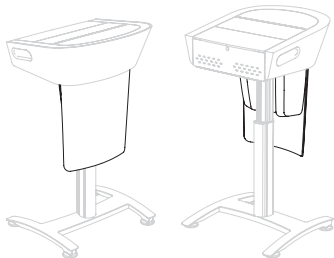

3. Choose Modesty Panel / Cable Manager Color

EganMetallic	Black	Charcoal	Gray	Platinum
EM	BL	CL	GR	PT
Putty	Sand	Slate	Taupe	Custom Color
PY	SN	SL	TA	CC

$135 per color if Custom Color (CC) option selected.