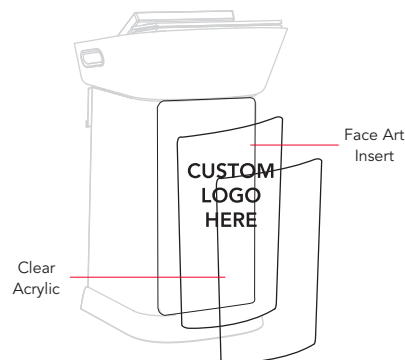

OV and AC Modesty Facing Finish Color

EganMetallic	Black	Charcoal	Gray	Platinum
EM	BL	CL	GR	PT

Putty	Sand	Slate	Taupe	Custom Color
PY	SN	SL	TA	CC

$135 per color if Custom Color (CC) option selected

Veneer Modesty Face Finish

Classic Veneer

Light Oak	Medium Oak	Dark Oak	Black Oak
LO	MO	DO	BO

Cherry	Mahogany	Natural Maple	Walnut
CH	MA	MP	WA

Modern Veneer

Grey Oak
GO

$135 per color if Custom Stain (CS) option selected.

5. Facing Art Insert

Code	Description	Price
G	Custom art (EganINK) printed to fit 17" x 32" AC Front Facing Required	$360

Not available with Veneer Panel Option.

6. Light, Optional

Code	Description	Price
B	Light - 12" electric goose neck lamp complete with dimmer switch.	$180

7. Custom Logo Options

Code	Description	Price
T	Custom Logo, 3D installed or custom built	Call Customer Service.

Your Code Is

TecTern
TWO Lectern
Technology
Integration

Crown Color

Facing Panel
Option

Facing Panel
Finish Color

Veneer Panel
Finish

Front Facing
Art Insert

Light

Custom Logo

NOTE: Custom Color fee $135 applies per color. Additional use of same color on different components are no charge for subsequent use of same color.