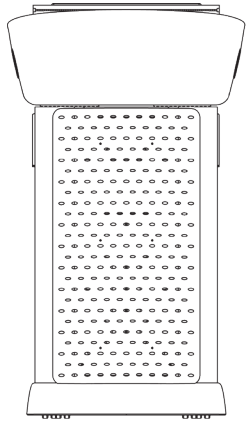

Egan Lecterns

TecTern™ TWO

TecTern TWO features the sleek design made popular by TecTern and features a fixed-height crown with ample storage space, laptop tray, storage area with flip-down access panel, drawer, lower cabinet with rails for rack-mounted equipment and a shelf for non-racked equipment. TM model features a VGA adapter. TecTern TWO adds functionality to make your presentations come alive with digital annotations and more, all with the touch of a finger. T2TM includes annotation software.

Front

Back

Front Access

Back Access

1. Choose your Technology Package

Code	Description	Dimensions	Price
T2LS	Laptop Shelf (LS)	27 1/2"w x 47"h x 25"d	\$5 300
T2TM	Finger Touch Monitor* (TM)		\$8 055

* Ships with annotation software. Monitor has limited warranty: 2 years parts and labor, including backlight.