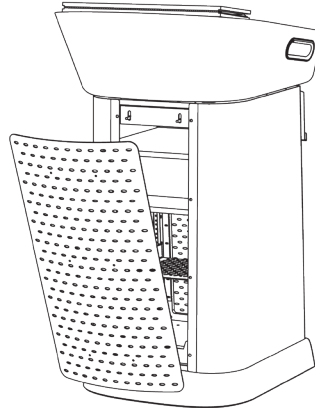

Egan Lecterns

TecTern™ TWO

TecTern TWO features the sleek design made popular by TecTern and features a fixed-height crown with ample storage space, laptop tray, storage area with flip-down access panel, drawer, lower cabinet with rails for rack-mounted equipment and a shelf for non-racked equipment. TM model features a VGA adapter. TecTern TWO adds functionality to make your presentations come alive with digital annotations and more, all with the touch of a finger. T2TM includes annotation software.

Front

Back

Front Access

Back Access

1. Choose your Technology Package

Code	Description	Dimensions	Price
T2LS	Laptop Shelf (LS)	27 1/2"w x 47"h x 25"d	\$5 300
T2TM	Finger Touch Monitor* (TM)		\$8 055

* Ships with annotation software. Monitor has limited warranty: 2 years parts and labor, including backlight.