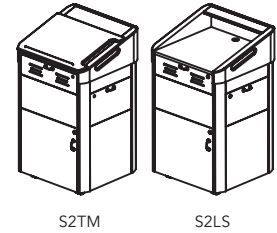

Egan Lecterns

TecTern™ S2

The popular TecTern series takes inspiration from the highly customizable 202 series instruction lecterns, bringing high functionality in a contemporary design and modest footprint. TecTern S2 features the size-class of TecTern TWO, but introduces a base and crown that can be specified to your needs. Highly tech friendly, beginning with space for an optional finger touch monitor, laptop, or audience-facing monitor for digital logo or agenda display. Tech is accessible with front and back access panels. Up top, a sliding reveal on S2TM model offers additional document or note space, available simultaneously with monitor use. At the side, slide out the integrated visualizer deck for comprehensive presentations. S2TM includes annotation software.