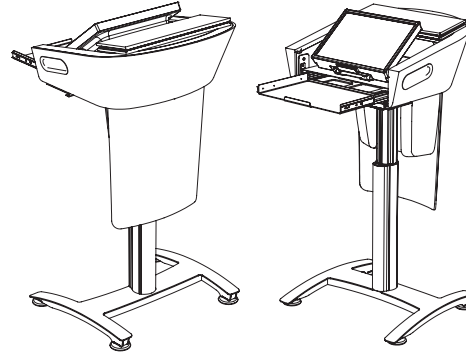

How To Order This Product:

Egan Lecterns

TecTern™

Electronically height adjustable for universal access and A.D.A. friendliness, the TecTern creates opportunities for exciting presenter-audience interaction. Features include an optional built-in finger-touch monitor that allows you to control your presentation directly from TecTern. Interactive presentations are now possible in lecture halls, theatres, and other large-audience settings. TecTern adds functionality to make your presentations come alive with digital annotations and more, all with the touch of a finger. TLTM includes annotation software.

TecTern with Laptop Shelf

TecTern with Finger Touch Monitor

1. Choose your Technology Package

Code	Description	Dimensions	Price
TLLS	Laptop Shelf (LS)	29 1/4"w x 39"h (min) / 51"h (max) x 26 5/8"d	\$5 620
TLTM	Finger Touch Monitor* (TM)		\$8 690